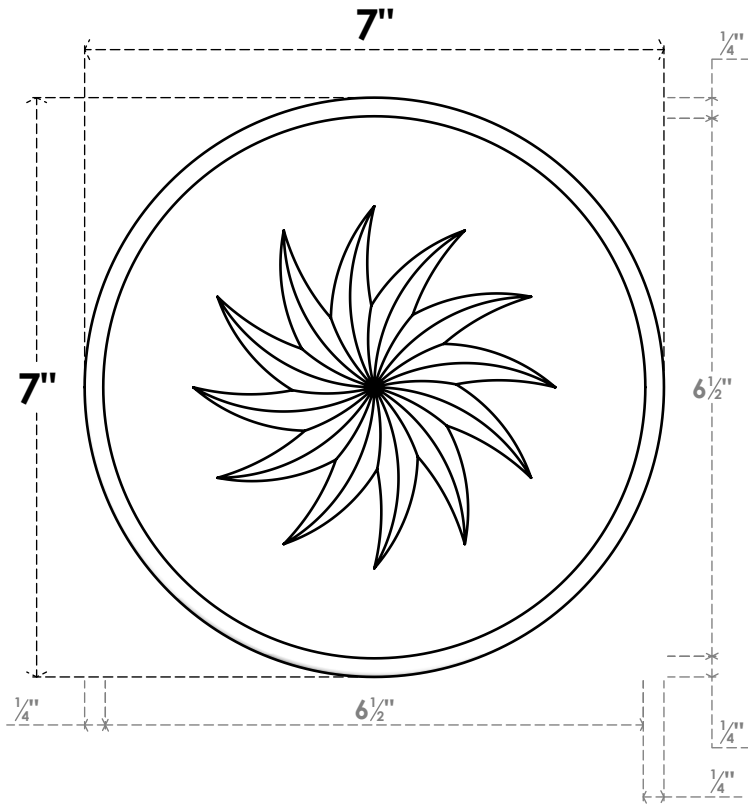

# ROSP070X070X075GRY14

7"W X 7"H X 3/4"P STANDARD GRAYSON SPIRAL ROSETTE WITH ROUNDED EDGE, ARCHITECTURAL GRADE PVC

**FRONT**

**SIDE**

EKENA MILLWORK  
2300 WEST MAIN ST.  
CLARKSVILLE, TX 75426  
TOLL FREE: 866-607-0453  
WWW.EKENAMILLWORK.COM