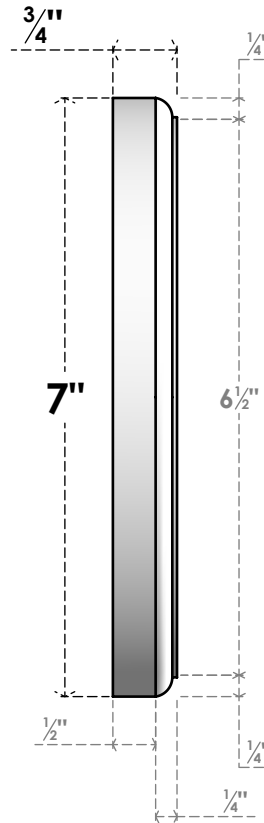

# ROSP070X070X075GRY14

7"W X 7"H X 3/4"P STANDARD GRAYSON SPIRAL ROSETTE WITH ROUNDED EDGE, ARCHITECTURAL GRADE PVC

**FRONT**

**SIDE**

EKENA MILLWORK  
2300 WEST MAIN ST.  
CLARKSVILLE, TX 75426  
TOLL FREE: 866-607-0453  
WWW.EKENAMILLWORK.COM

**NOTES**

1. INSTALLATION TO BE COMPLETED IN ACCORDANCE WITH MANUFACTURER'S SPECIFICATIONS.
2. DRAWING MAY NOT BE TO SCALE
3. THIS DRAWING IS INTENDED FOR DESIGN AND PLANNING PURPOSES ONLY.
4. ALL INFORMATION CONTAINED HEREIN WAS CURRENT AT THE TIME OF DEVELOPMENT BUT MUST BE REVIEWED AND APPROVED BY THE PRODUCT MANUFACTURER TO BE CONSIDERED ACCURATE.
5. ARCHITECTURAL GRADE PVC PRODUCTS ARE MADE FROM EXPANDED CELLULAR PVC AND COME NATURALLY WHITE BUT MAY BE PAINTED